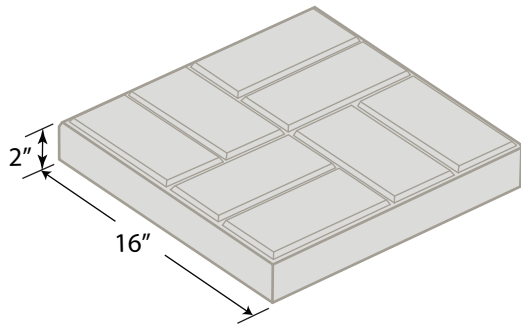

CLASSIC PAVER (available in Gray, Red and Tan)

COBBLESTONE PAVERS (available in Black, Gray, Red and Tan)

GARDEN PRODUCTS

16" PATIO BLOCK SQUARE
available in Gray, Tan*, or Red*

12" PATIO BLOCK SQUARE
available in Gray or Red

**16" PATIO BLOCK SQUARE
Brick Pattern**
available in Gray*, Tan*, or Red*

CASCADE PATIO BLOCK
available in Gray* or Tan*

GARDEN PRODUCTS

PATIO BLOCK HEXAGON
available in Gray or Red

PATIO BLOCK CIRCLE
available in Gray or Red

11.5" PATIO BLOCK SQUARE
Tapestry Pattern
available in Gray*

GRASS BLOCK

SEGMENTAL RETAINING WALL UNITS

STANDARD SERIES I

Tri-plane Split Face
Available in Basalt or Limestone

STANDARD SERIES I

Straight Split Face
Available in Basalt or Limestone