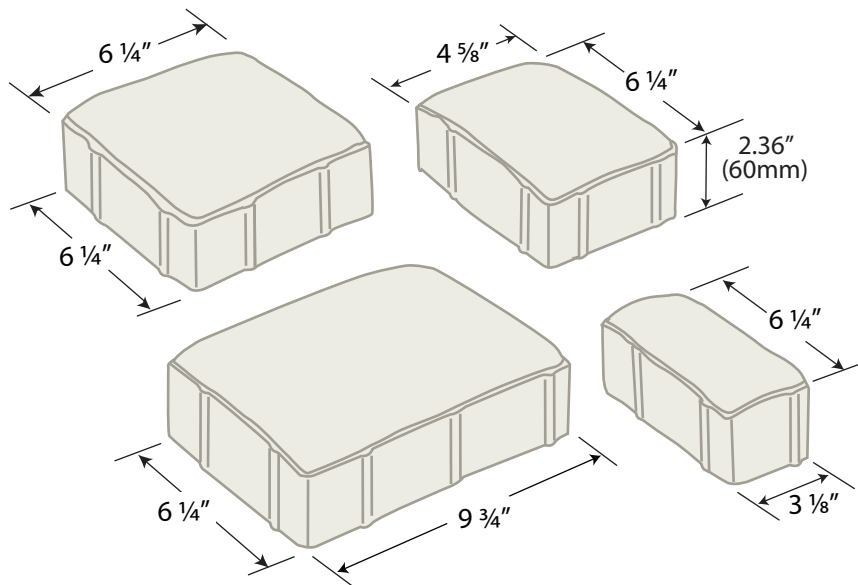

COBBLESTONE PAVERS (available in Black, Gray, Red and Tan)