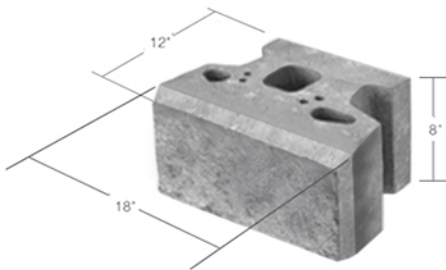

VICTORIAN

Straight Split Face with beveled edge
Available in Basalt or Limestone