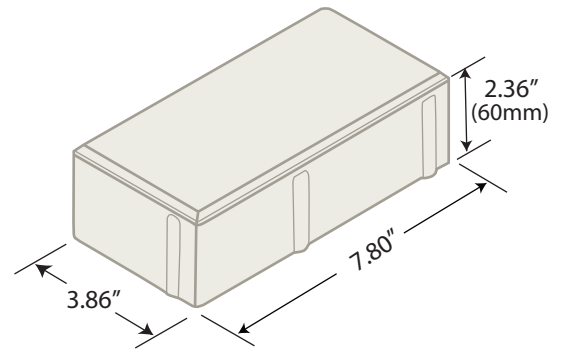

CLASSIC PAVER (available in Gray, Red and Tan)