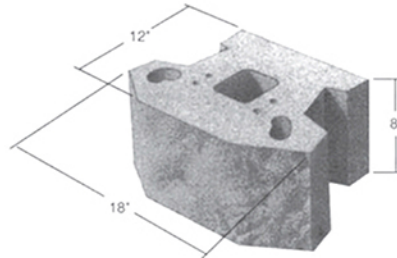

COMPAC SERIES I

Tri-plane Split Face
Available in Basalt or Limestone