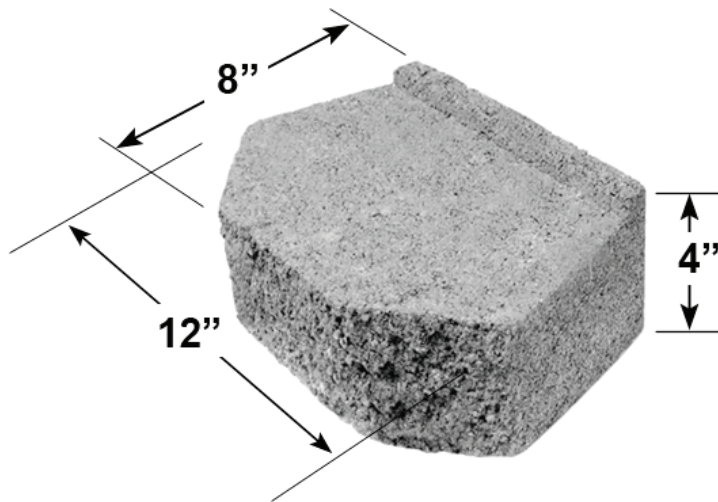

CYLINDER EDGER
Available in Gray or Red

BRICK
Available in Buff, Red and Basalt

ARBORSTONE GARDEN WALL UNIT
Available in Tan, Rose and Dark Gray

GARDEN PRODUCTS

WAVE PAVER (available in Gray, Red and Tan)