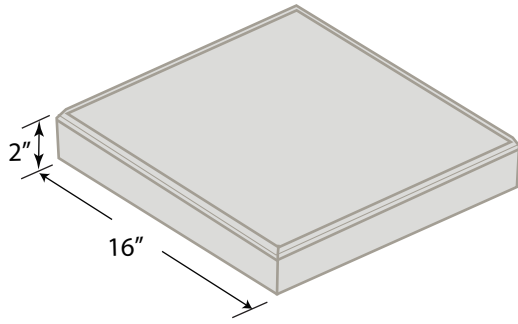

GARDEN PRODUCTS

16" PATIO BLOCK SQUARE
available in Gray, Tan*, or Red*