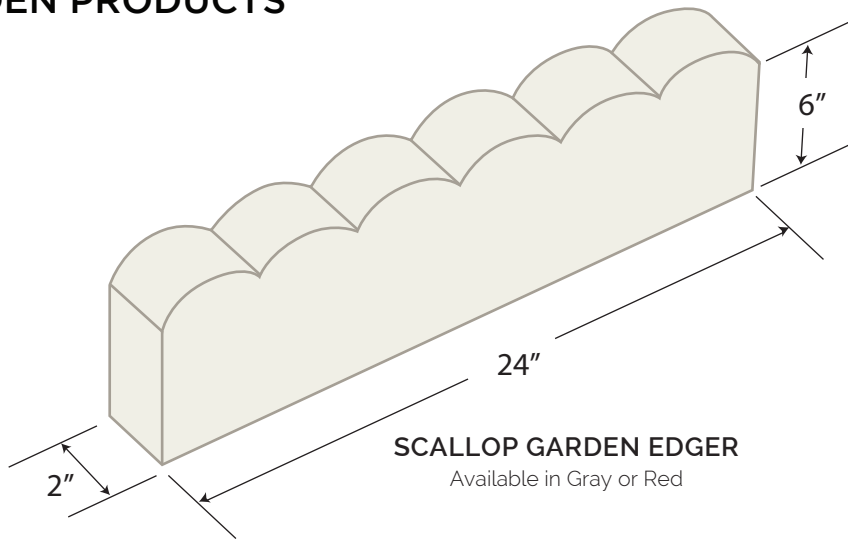

GARDEN PRODUCTS

SCALLOP GARDEN EDGER
Available in Gray or Red