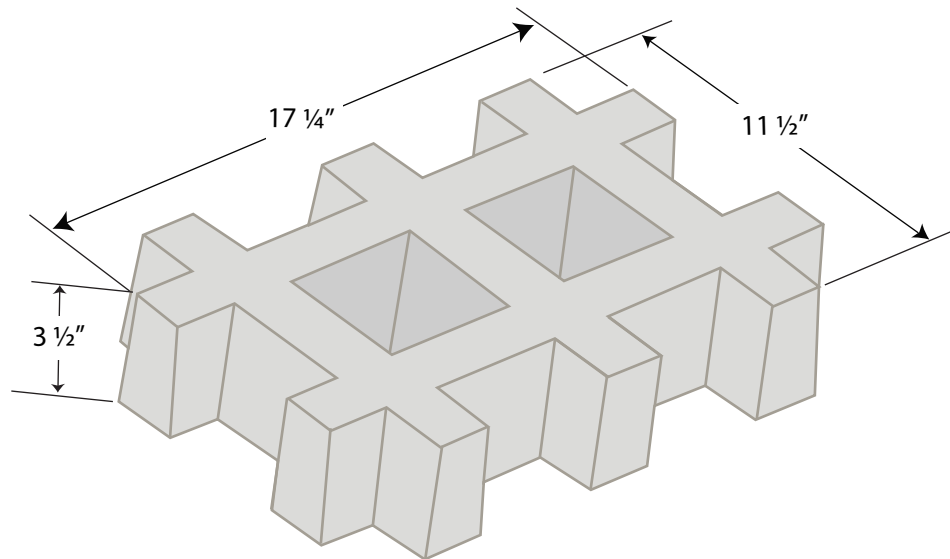

GRASS BLOCK