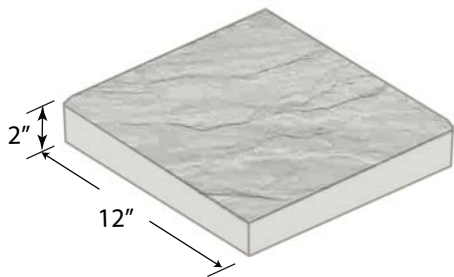

CYLINDER EDGER
Available in Gray or Red

BRICK
Available in Buff, Red and Basalt

ARBORSTONE GARDEN WALL UNIT
Available in Tan, Rose and Dark Gray

GARDEN PRODUCTS

WAVE PAVER (available in Gray, Red and Tan)

CLASSIC PAVER (available in Gray, Red and Tan)

COBBLESTONE PAVERS (available in Black, Gray, Red and Tan)

GARDEN PRODUCTS

16" PATIO BLOCK SQUARE
available in Gray, Tan*, or Red*

12" PATIO BLOCK SQUARE
available in Gray or Red

**16" PATIO BLOCK SQUARE
Brick Pattern**
available in Gray*, Tan*, or Red*

CASCADE PATIO BLOCK
available in Gray* or Tan*

GARDEN PRODUCTS

PATIO BLOCK HEXAGON
available in Gray or Red

PATIO BLOCK CIRCLE
available in Gray or Red