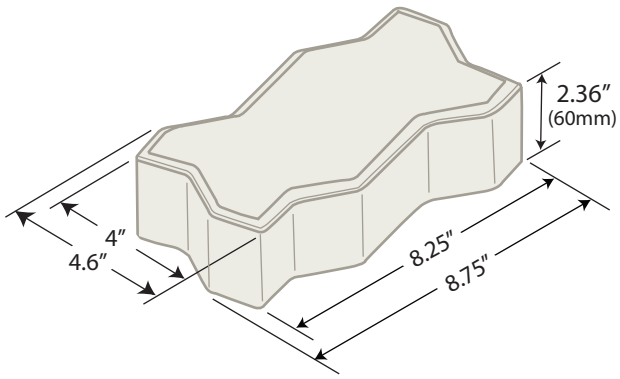

GARDEN PRODUCTS

WAVE PAVER (available in Gray, Red and Tan)