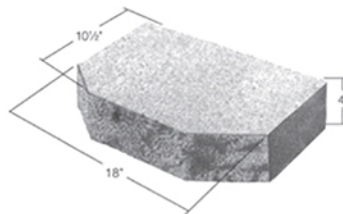

STRAIGHT CAP

Available in Basalt or Limestone