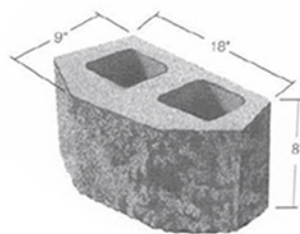

CORNER

Available in Basalt or Limestone