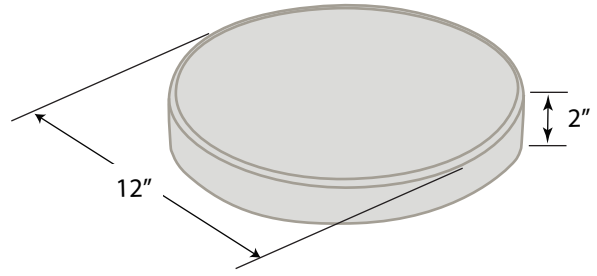

**16" PATIO BLOCK SQUARE
Brick Pattern**
available in Gray*, Tan*, or Red*

CASCADE PATIO BLOCK
available in Gray* or Tan*

GARDEN PRODUCTS

PATIO BLOCK HEXAGON
available in Gray or Red

PATIO BLOCK CIRCLE
available in Gray or Red

11.5" PATIO BLOCK SQUARE
Tapestry Pattern
available in Gray*

GRASS BLOCK

SEGMENTAL RETAINING WALL UNITS

STANDARD SERIES I

Tri-plane Split Face
Available in Basalt or Limestone

STANDARD SERIES I

Straight Split Face
Available in Basalt or Limestone