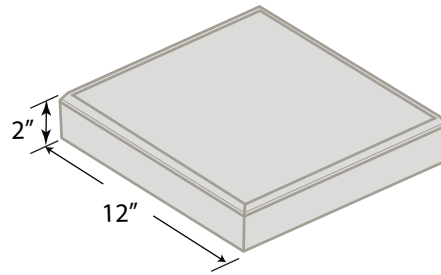

12" PATIO BLOCK SQUARE
available in Gray or Red