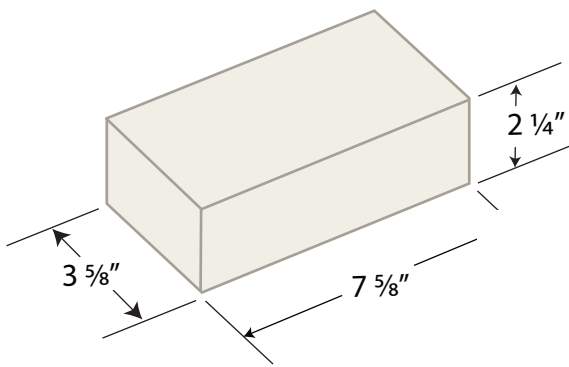

BRICK
Available in Buff, Red and Basalt