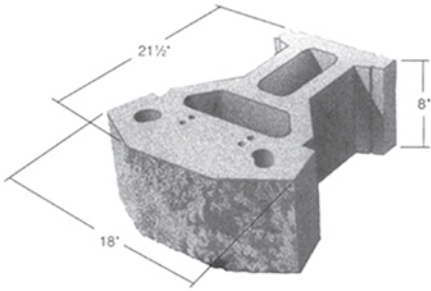

**16" PATIO BLOCK SQUARE
Brick Pattern**
available in Gray*, Tan*, or Red*

CASCADE PATIO BLOCK
available in Gray* or Tan*

GARDEN PRODUCTS

PATIO BLOCK HEXAGON
available in Gray or Red

PATIO BLOCK CIRCLE
available in Gray or Red

11.5" PATIO BLOCK SQUARE
Tapestry Pattern
available in Gray*

GRASS BLOCK

SEGMENTAL RETAINING WALL UNITS

STANDARD SERIES I

Tri-plane Split Face
Available in Basalt or Limestone

STANDARD SERIES I

Straight Split Face
Available in Basalt or Limestone