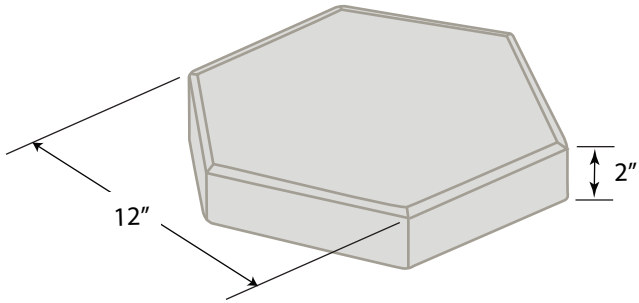

**16" PATIO BLOCK SQUARE
Brick Pattern**
available in Gray*, Tan*, or Red*

CASCADE PATIO BLOCK
available in Gray* or Tan*

GARDEN PRODUCTS

PATIO BLOCK HEXAGON
available in Gray or Red

PATIO BLOCK CIRCLE
available in Gray or Red