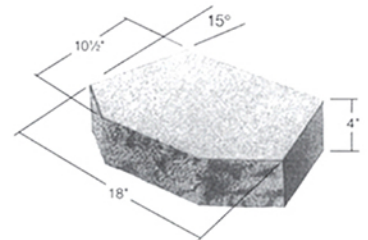

COMPAC SERIES III

Tri-plane KeyKut Face
Available in Limestone, Dark Gray, Rose or Tan

MINI

Available in Basalt or Limestone

STRAIGHT CAP

Available in Basalt or Limestone

ANGLE CAP

Available in Basalt or Limestone