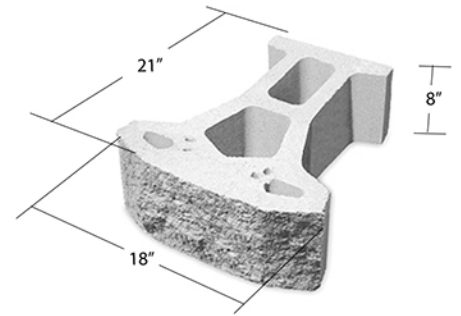

11.5" PATIO BLOCK SQUARE
Tapestry Pattern
available in Gray*

GRASS BLOCK

SEGMENTAL RETAINING WALL UNITS

STANDARD SERIES I

Tri-plane Split Face
Available in Basalt or Limestone

STANDARD SERIES I

Straight Split Face
Available in Basalt or Limestone