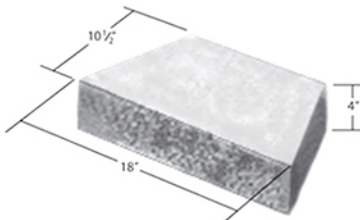

STANDARD SERIES III

Tri-plane KeyKut Face
Available in Limestone, Dark Gray, Rose or Tan

VICTORIAN

Straight Split Face with beveled edge
Available in Basalt or Limestone

COMPAC SERIES I

Tri-plane Split Face
Available in Basalt or Limestone

COMPAC SERIES III

Tri-plane KeyKut Face
Available in Limestone, Dark Gray, Rose or Tan

MINI

Available in Basalt or Limestone

STRAIGHT CAP

Available in Basalt or Limestone

ANGLE CAP

Available in Basalt or Limestone