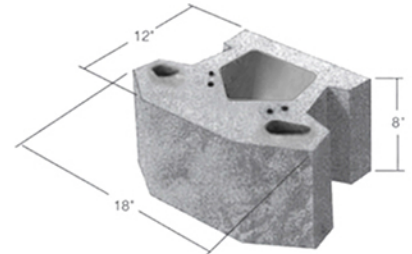

STANDARD SERIES III

Tri-plane KeyKut Face
Available in Limestone, Dark Gray, Rose or Tan

VICTORIAN

Straight Split Face with beveled edge
Available in Basalt or Limestone

COMPAC SERIES I

Tri-plane Split Face
Available in Basalt or Limestone