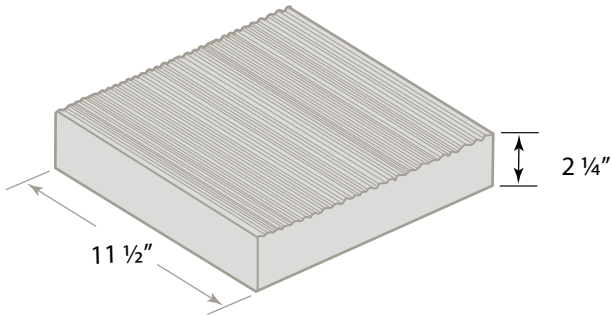

**16" PATIO BLOCK SQUARE
Brick Pattern**
available in Gray*, Tan*, or Red*

CASCADE PATIO BLOCK
available in Gray* or Tan*

GARDEN PRODUCTS

PATIO BLOCK HEXAGON
available in Gray or Red

PATIO BLOCK CIRCLE
available in Gray or Red

11.5" PATIO BLOCK SQUARE
Tapestry Pattern
available in Gray*

GRASS BLOCK

SEGMENTAL RETAINING WALL UNITS

STANDARD SERIES I

Tri-plane Split Face
Available in Basalt or Limestone

STANDARD SERIES I

Straight Split Face
Available in Basalt or Limestone