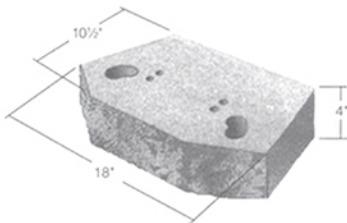

MINI

Available in Basalt or Limestone