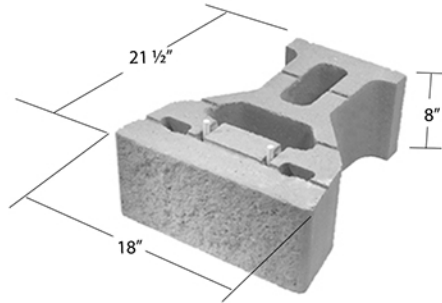

11.5" PATIO BLOCK SQUARE
Tapestry Pattern
available in Gray*

GRASS BLOCK

SEGMENTAL RETAINING WALL UNITS

STANDARD SERIES I

Tri-plane Split Face
Available in Basalt or Limestone

STANDARD SERIES I

Straight Split Face
Available in Basalt or Limestone