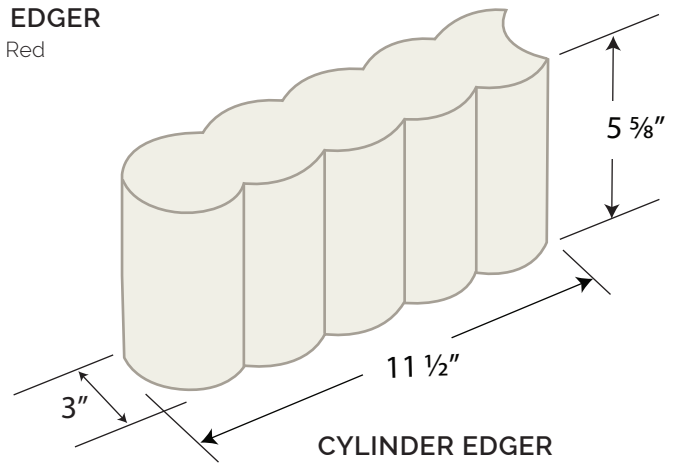

CYLINDER EDGER
Available in Gray or Red

BRICK
Available in Buff, Red and Basalt

ARBORSTONE GARDEN WALL UNIT
Available in Tan, Rose and Dark Gray

GARDEN PRODUCTS

WAVE PAVER (available in Gray, Red and Tan)