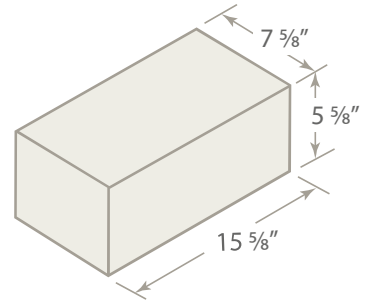

SOLAR BALLAST BLOCK

2x8x16 Ballast

Weight: 14 lbs.
Units/Pallet: 288

4x8x16 Ballast

Weight: 32 lbs.
Units/Pallet: 108

6x8x16 Ballast

Weight: 48.5 lbs.
Units/Pallet: 72

8x8x16 Ballast

Weight: 65 lbs.
Units/Pallet: 54

11-1/2" Square Ballast

with textured finish

Weight: 26 lbs.
Units/Pallet: 96