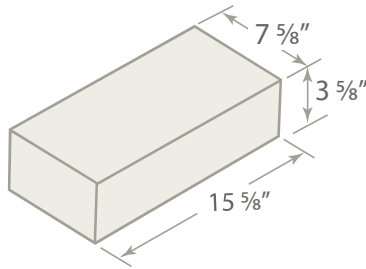

SOLAR BALLAST BLOCK

2x8x16 Ballast

Weight: 14 lbs.
Units/Pallet: 288

4x8x16 Ballast

Weight: 32 lbs.
Units/Pallet: 108

6x8x16 Ballast

Weight: 48.5 lbs.
Units/Pallet: 72

8x8x16 Ballast

Weight: 65 lbs.
Units/Pallet: 54

11-1/2" Square Ballast

with textured finish

Weight: 26 lbs.
Units/Pallet: 96