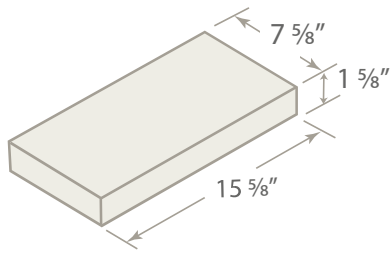

SOLAR BALLAST BLOCK

2x8x16 Ballast

Weight: 14 lbs.
Units/Pallet: 288

4x8x16 Ballast

Weight: 32 lbs.
Units/Pallet: 108

6x8x16 Ballast

Weight: 48.5 lbs.
Units/Pallet: 72

8x8x16 Ballast

Weight: 65 lbs.
Units/Pallet: 54

11-1/2" Square Ballast

with textured finish

Weight: 26 lbs.
Units/Pallet: 96