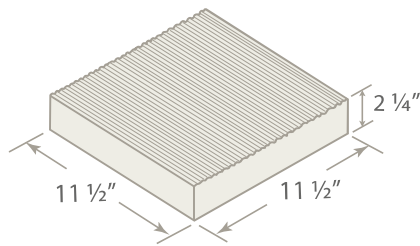

SOLAR BALLAST BLOCK

2x8x16 Ballast

Weight: 14 lbs.
Units/Pallet: 288

4x8x16 Ballast

Weight: 32 lbs.
Units/Pallet: 108

6x8x16 Ballast

Weight: 48.5 lbs.
Units/Pallet: 72

8x8x16 Ballast

Weight: 65 lbs.
Units/Pallet: 54

11-1/2" Square Ballast

with textured finish

Weight: 26 lbs.
Units/Pallet: 96