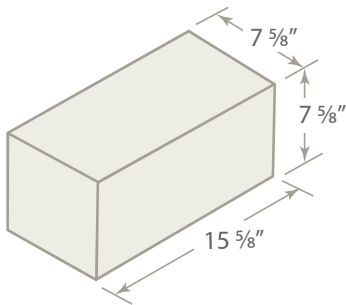

SOLAR BALLAST BLOCK

2x8x16 Ballast

Weight: 14 lbs.
Units/Pallet: 288

4x8x16 Ballast

Weight: 32 lbs.
Units/Pallet: 108

6x8x16 Ballast

Weight: 48.5 lbs.
Units/Pallet: 72

8x8x16 Ballast

Weight: 65 lbs.
Units/Pallet: 54

11-1/2" Square Ballast

with textured finish

Weight: 26 lbs.
Units/Pallet: 96