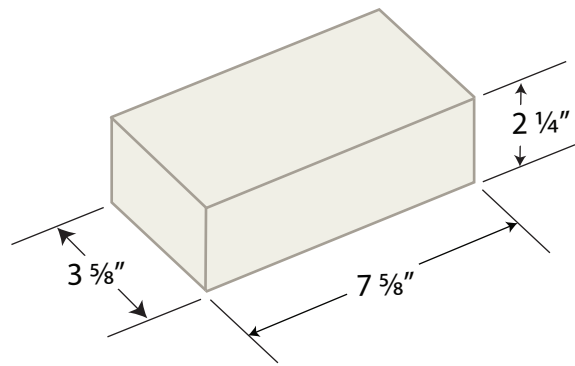

GARDEN PRODUCTS

BRICK
Available in Buff, Red and Basalt

CYLINDER EDGER
Available in Gray or Red

SCALLOP GARDEN EDGER
Available in Gray or Red

ARBORSTONE GARDEN WALL UNIT
Available in Tan, Rose and Dark Gray