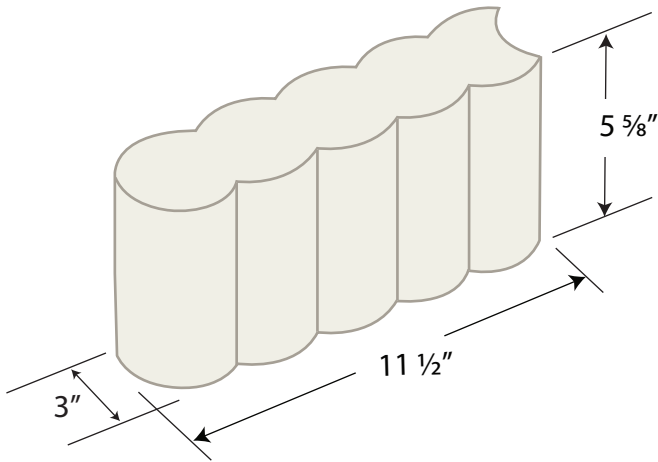

GARDEN PRODUCTS

BRICK
Available in Buff, Red and Basalt

CYLINDER EDGER
Available in Gray or Red

SCALLOP GARDEN EDGER
Available in Gray or Red

ARBORSTONE GARDEN WALL UNIT
Available in Tan, Rose and Dark Gray