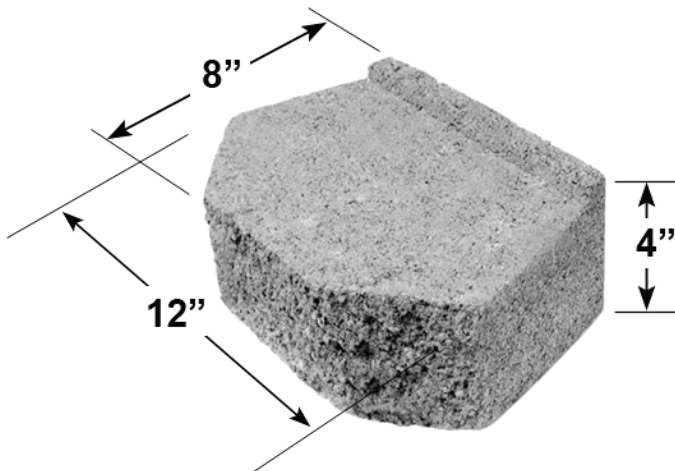

GARDEN PRODUCTS

BRICK
Available in Buff, Red and Basalt

CYLINDER EDGER
Available in Gray or Red

SCALLOP GARDEN EDGER
Available in Gray or Red

ARBORSTONE GARDEN WALL UNIT
Available in Tan, Rose and Dark Gray