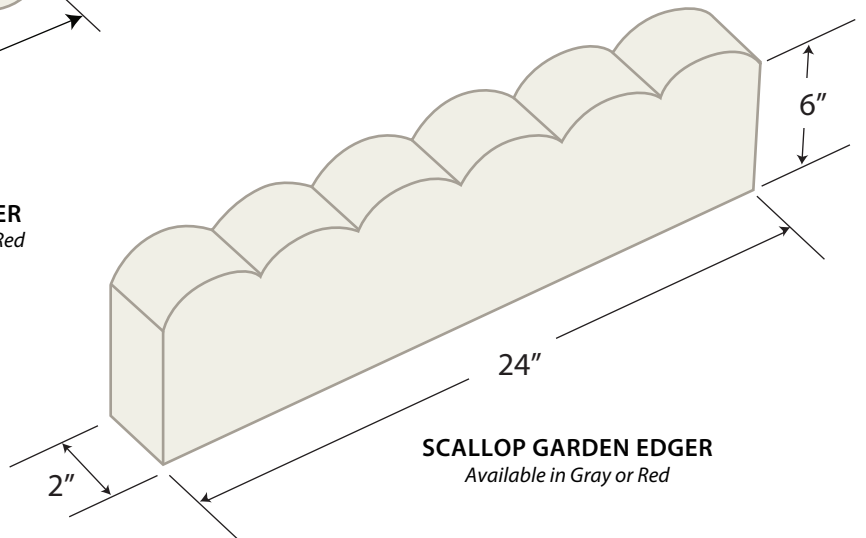

GARDEN PRODUCTS

BRICK
Available in Buff, Red and Basalt

CYLINDER EDGER
Available in Gray or Red

SCALLOP GARDEN EDGER
Available in Gray or Red

ARBORSTONE GARDEN WALL UNIT
Available in Tan, Rose and Dark Gray