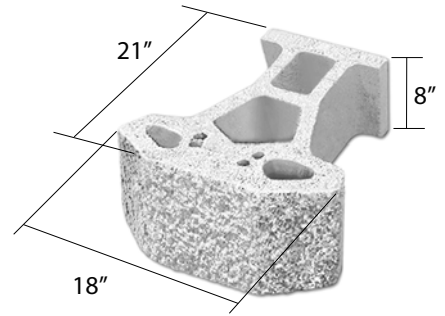

STANDARD I
Tri-plane Split Face
(available in Basalt or Limestone)

STANDARD I
Straight Split Face
(available in Basalt or Limestone)

STANDARD III
Tri-plane Keycut Face
(available in Dark Gray, Tan, Rose, or Limestone Keycut)

COMPAC I
Tri-plane Split Face
(available in Basalt or Limestone)

COMPAC I
Straight Split Face
(available in Basalt or Limestone)

COMPAC III
Tri-plane Keycut Face
(available in Dark Gray, Tan, Rose, or Limestone Keycut)

VICTORIAN
Straight Split Face
(available in Basalt or Limestone)

MINI
Tri-plane Split Face
(available in Basalt or Limestone)

Keystone Caps

UNIVERSAL CAP
Straight Keycut Face
(available in Dark Gray, Tan, Rose, or Limestone Keykut)

ANGLE CAP
Tri-plane Split Face
(available in Basalt or Limestone)

STRAIGHT CAP
Tri-plane Split Face
(available in Basalt or Limestone)

Keystone Corners

KEYKUT LEFT CORNER
Straight Keycut Face
(available in Dark Gray, Tan, Rose, or Limestone Keykut)