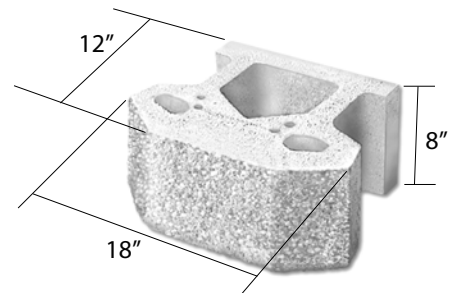

STANDARD I
Tri-plane Split Face
(available in Basalt or Limestone)

STANDARD I
Straight Split Face
(available in Basalt or Limestone)

STANDARD III
Tri-plane Keycut Face
(available in Dark Gray, Tan, Rose, or Limestone Keycut)

COMPAC I
Tri-plane Split Face
(available in Basalt or Limestone)

COMPAC I
Straight Split Face
(available in Basalt or Limestone)

COMPAC III
Tri-plane Keycut Face
(available in Dark Gray, Tan, Rose, or Limestone Keycut)