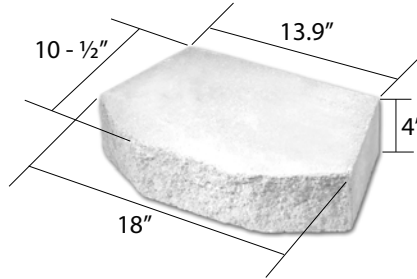

VICTORIAN
Straight Split Face
(available in Basalt or Limestone)

MINI
Tri-plane Split Face
(available in Basalt or Limestone)

Keystone Caps

UNIVERSAL CAP
Straight Keycut Face
(available in Dark Gray, Tan, Rose, or Limestone Keykut)

ANGLE CAP
Tri-plane Split Face
(available in Basalt or Limestone)

STRAIGHT CAP
Tri-plane Split Face
(available in Basalt or Limestone)

Keystone Corners

KEYKUT LEFT CORNER
Straight Keycut Face
(available in Dark Gray, Tan, Rose, or Limestone Keykut)