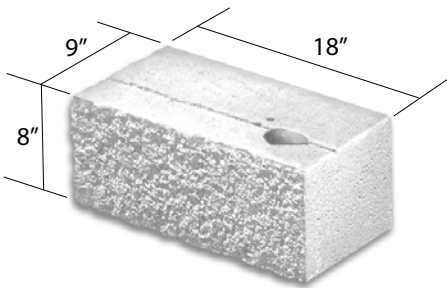

STANDARD I
Tri-plane Split Face
(available in Basalt or Limestone)

STANDARD I
Straight Split Face
(available in Basalt or Limestone)

STANDARD III
Tri-plane Keycut Face
(available in Dark Gray, Tan, Rose, or Limestone Keycut)

VICTORIAN
Straight Split Face
(available in Basalt or Limestone)

MINI
Tri-plane Split Face
(available in Basalt or Limestone)

Keystone Caps

UNIVERSAL CAP
Straight Keycut Face
(available in Dark Gray, Tan, Rose, or Limestone Keykut)

ANGLE CAP
Tri-plane Split Face
(available in Basalt or Limestone)

STRAIGHT CAP
Tri-plane Split Face
(available in Basalt or Limestone)

Keystone Corners

KEYKUT LEFT CORNER
Straight Keycut Face
(available in Dark Gray, Tan, Rose, or Limestone Keykut)