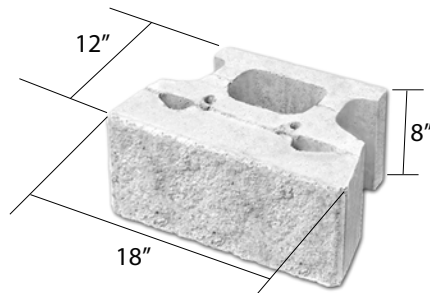

STANDARD I
Tri-plane Split Face
(available in Basalt or Limestone)

STANDARD I
Straight Split Face
(available in Basalt or Limestone)

STANDARD III
Tri-plane Keycut Face
(available in Dark Gray, Tan, Rose, or Limestone Keycut)

COMPAC I
Tri-plane Split Face
(available in Basalt or Limestone)

COMPAC I
Straight Split Face
(available in Basalt or Limestone)

COMPAC III
Tri-plane Keycut Face
(available in Dark Gray, Tan, Rose, or Limestone Keycut)

ANGLE CAP
Tri-plane Split Face
(available in Basalt or Limestone)

STRAIGHT CAP
Tri-plane Split Face
(available in Basalt or Limestone)

Keystone Corners

KEYKUT LEFT CORNER
Straight Keycut Face
(available in Dark Gray, Tan, Rose, or Limestone Keykut)