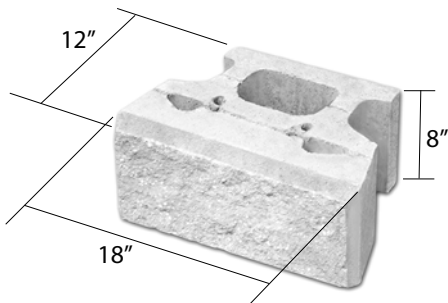

STANDARD I
Tri-plane Split Face
(available in Basalt or Limestone)

STANDARD I
Straight Split Face
(available in Basalt or Limestone)

STANDARD III
Tri-plane Keycut Face
(available in Dark Gray, Tan, Rose, or Limestone Keycut)

COMPAC I
Tri-plane Split Face
(available in Basalt or Limestone)

COMPAC I
Straight Split Face
(available in Basalt or Limestone)

COMPAC III
Tri-plane Keycut Face
(available in Dark Gray, Tan, Rose, or Limestone Keycut)