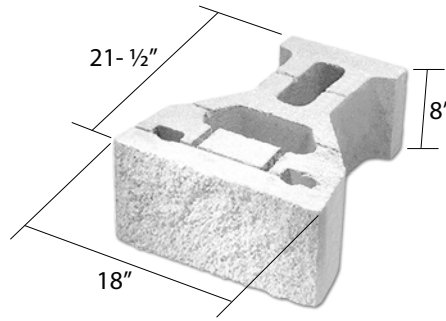

STANDARD I
Tri-plane Split Face
(available in Basalt or Limestone)

STANDARD I
Straight Split Face
(available in Basalt or Limestone)

STANDARD III
Tri-plane Keycut Face
(available in Dark Gray, Tan, Rose, or Limestone Keycut)