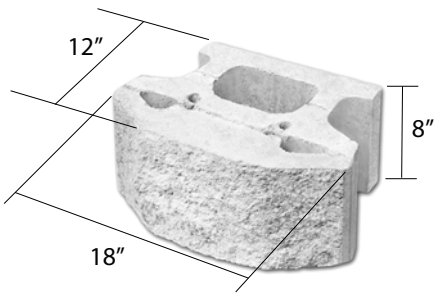

STANDARD I
Tri-plane Split Face
(available in Basalt or Limestone)

STANDARD I
Straight Split Face
(available in Basalt or Limestone)

STANDARD III
Tri-plane Keycut Face
(available in Dark Gray, Tan, Rose, or Limestone Keycut)

COMPAC I
Tri-plane Split Face
(available in Basalt or Limestone)

COMPAC I
Straight Split Face
(available in Basalt or Limestone)

COMPAC III
Tri-plane Keycut Face
(available in Dark Gray, Tan, Rose, or Limestone Keycut)

ANGLE CAP
Tri-plane Split Face
(available in Basalt or Limestone)

STRAIGHT CAP
Tri-plane Split Face
(available in Basalt or Limestone)

Keystone Corners

KEYKUT LEFT CORNER
Straight Keycut Face
(available in Dark Gray, Tan, Rose, or Limestone Keykut)