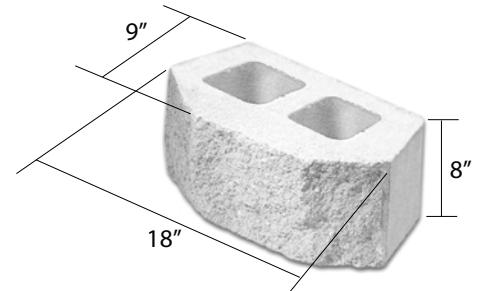

CORNER
Tri-plane Split Face
(available in Basalt or Limestone)