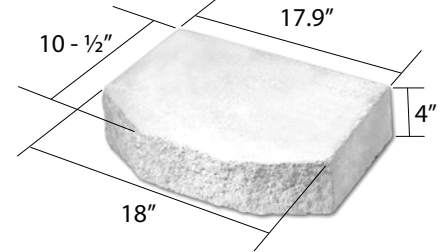

VICTORIAN
Straight Split Face
(available in Basalt or Limestone)

MINI
Tri-plane Split Face
(available in Basalt or Limestone)

Keystone Caps

UNIVERSAL CAP
Straight Keycut Face
(available in Dark Gray, Tan, Rose, or Limestone Keykut)

ANGLE CAP
Tri-plane Split Face
(available in Basalt or Limestone)

STRAIGHT CAP
Tri-plane Split Face
(available in Basalt or Limestone)

Keystone Corners

KEYKUT LEFT CORNER
Straight Keycut Face
(available in Dark Gray, Tan, Rose, or Limestone Keykut)