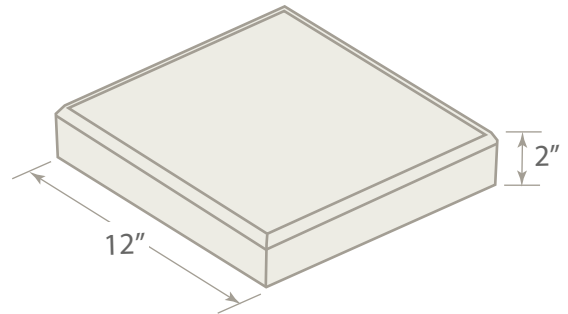

PATIO BLOCK SQUARE
Available in Gray or Red