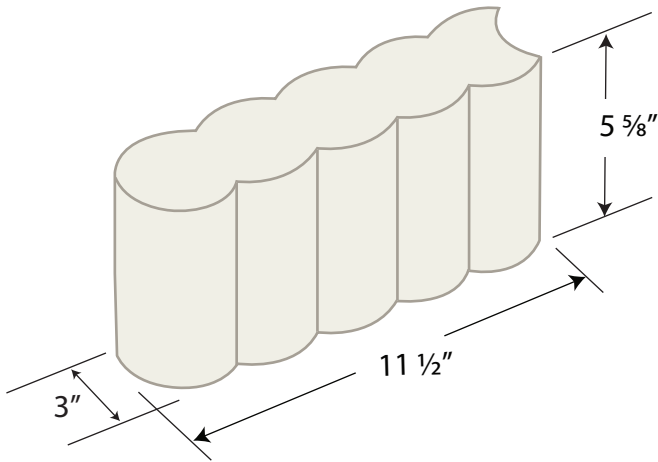

CYLINDER EDGER
Available in Gray or Red