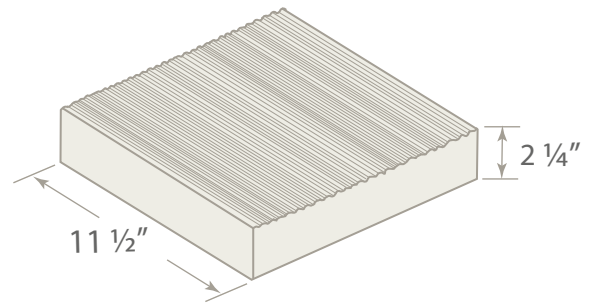

## GRASS BLOCK

# GARDEN PRODUCTS: Patio Blocks

**PATIO BLOCK HEXAGON**  
*Available in Gray or Red*

**PATIO BLOCK SQUARE**  
*Available in Gray or Red*

**PATIO BLOCK CIRCLE**  
*Available in Gray or Red*

**11.5" PATIO BLOCK SQUARE**  
**Tapestry Pattern**  
*Available in Gray*

**16" PATIO BLOCK SQUARE**  
**Brick Pattern**  
*Available in Tan or Red*

**16" PATIO BLOCK SQUARE**  
*Available in Tan, Gray or Red*