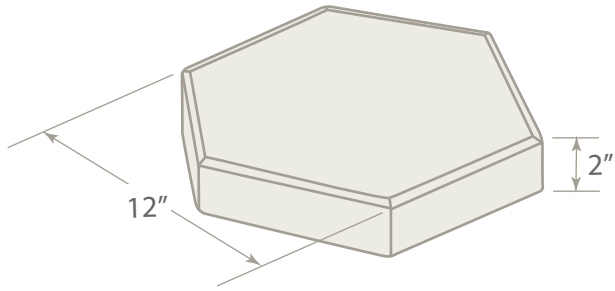

GARDEN PRODUCTS: Patio Blocks

PATIO BLOCK HEXAGON
Available in Gray or Red