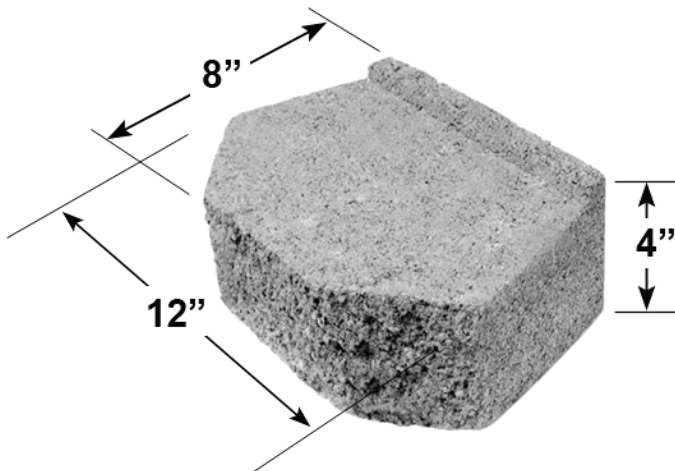

# GARDEN PRODUCTS

**BRICK**  
Available in Buff, Red and Basalt

**CYLINDER EDGER**  
Available in Gray or Red

**SCALLOP GARDEN EDGER**  
Available in Gray or Red

**ARBORSTONE GARDEN WALL UNIT**  
Available in Tan, Rose and Dark Gray