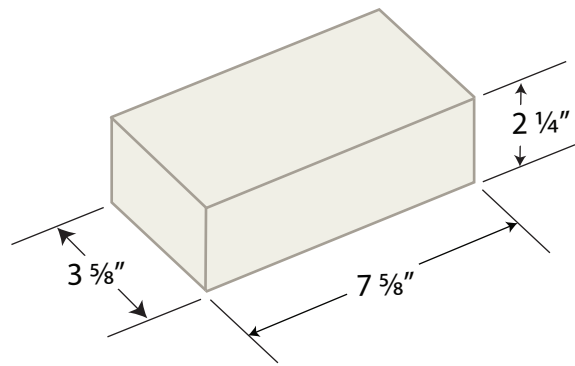

# GARDEN PRODUCTS

**BRICK**  
Available in Buff, Red and Basalt

**CYLINDER EDGER**  
Available in Gray or Red

**SCALLOP GARDEN EDGER**  
Available in Gray or Red

**ARBORSTONE GARDEN WALL UNIT**  
Available in Tan, Rose and Dark Gray