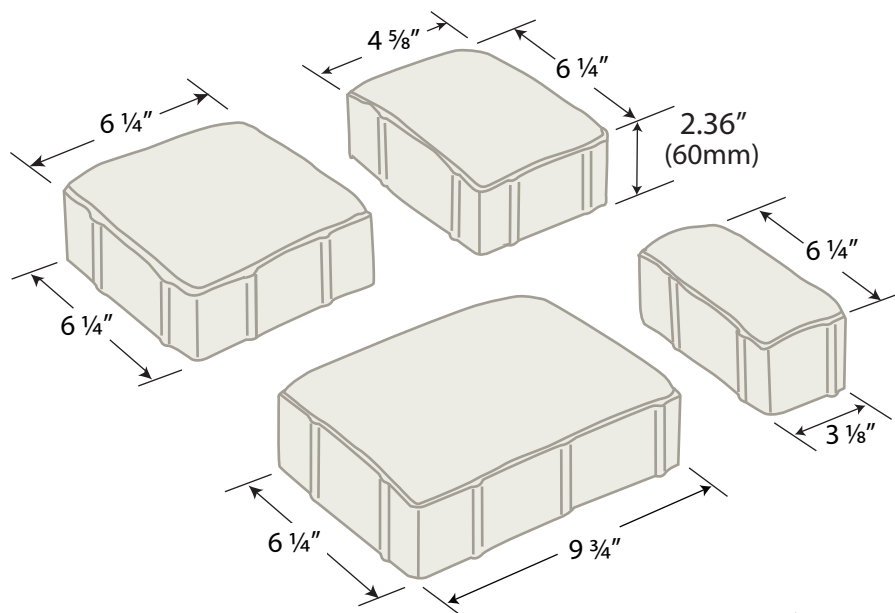

COBBLESTONE PAVERS

Available in Gray, Red and Tan
Sold by the layer
(1 layer covers 14.36 sq ft)