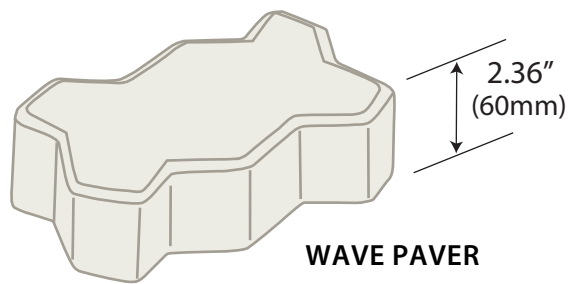

GARDEN PRODUCTS

WAVE PAVER

Available in Gray, Red and Tan
(4.3 units per sq ft)