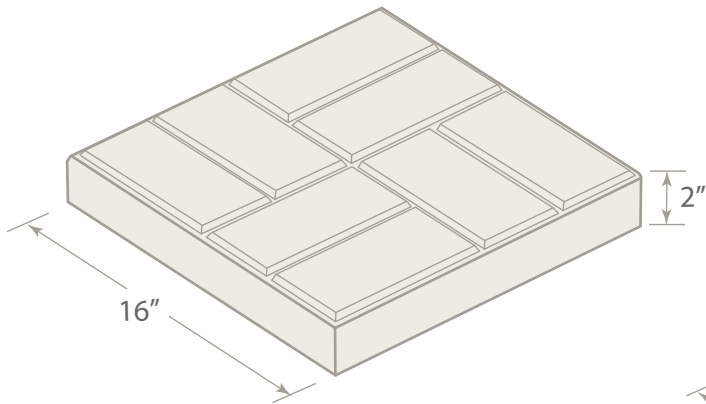

## GRASS BLOCK

# GARDEN PRODUCTS: Patio Blocks

**PATIO BLOCK HEXAGON**  
*Available in Gray or Red*

**PATIO BLOCK SQUARE**  
*Available in Gray or Red*

**PATIO BLOCK CIRCLE**  
*Available in Gray or Red*

**11.5" PATIO BLOCK SQUARE**  
**Tapestry Pattern**  
*Available in Gray*

**16" PATIO BLOCK SQUARE**  
**Brick Pattern**  
*Available in Tan or Red*

**16" PATIO BLOCK SQUARE**  
*Available in Tan, Gray or Red*