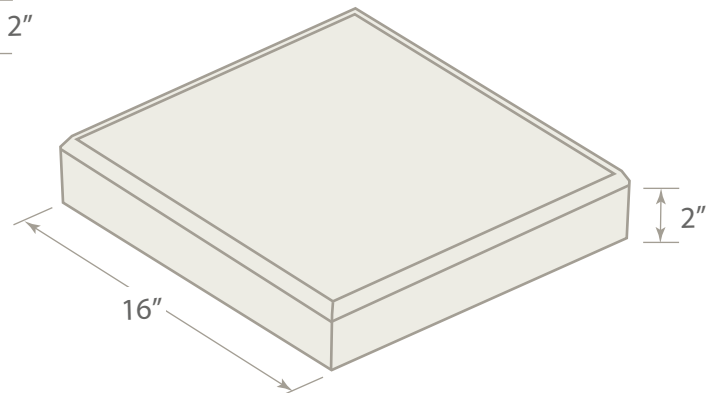

# GARDEN PRODUCTS: Patio Blocks

**PATIO BLOCK HEXAGON**  
*Available in Gray or Red*

**PATIO BLOCK SQUARE**  
*Available in Gray or Red*

**PATIO BLOCK CIRCLE**  
*Available in Gray or Red*

**11.5" PATIO BLOCK SQUARE**  
**Tapestry Pattern**  
*Available in Gray*

**16" PATIO BLOCK SQUARE**  
**Brick Pattern**  
*Available in Tan or Red*

**16" PATIO BLOCK SQUARE**  
*Available in Tan, Gray or Red*