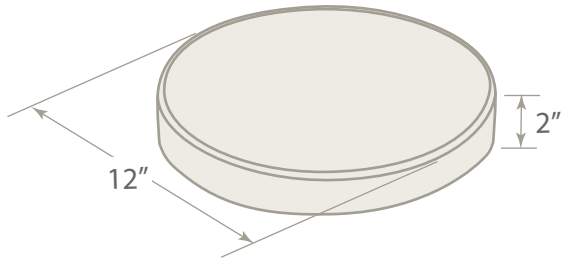

## GRASS BLOCK

# GARDEN PRODUCTS: Patio Blocks

**PATIO BLOCK HEXAGON**  
*Available in Gray or Red*

**PATIO BLOCK SQUARE**  
*Available in Gray or Red*

**PATIO BLOCK CIRCLE**  
*Available in Gray or Red*

**11.5" PATIO BLOCK SQUARE**  
**Tapestry Pattern**  
*Available in Gray*