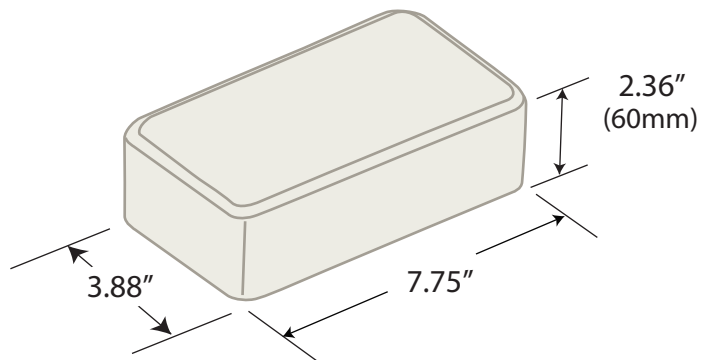

CLASSIC PAVER

Available in Gray, Red and Tan
(4.8 units per sq ft)