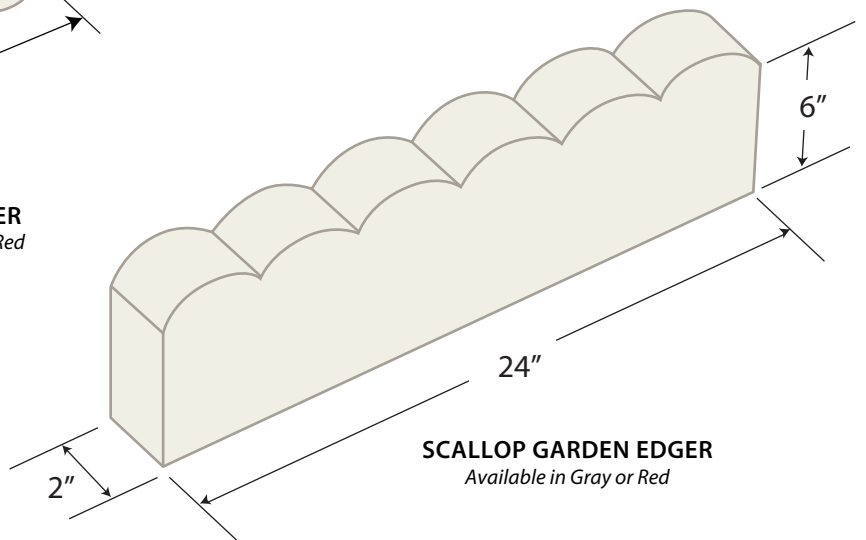

# GARDEN PRODUCTS

**BRICK**  
Available in Buff, Red and Basalt

**CYLINDER EDGER**  
Available in Gray or Red

**SCALLOP GARDEN EDGER**  
Available in Gray or Red

**ARBORSTONE GARDEN WALL UNIT**  
Available in Tan, Rose and Dark Gray