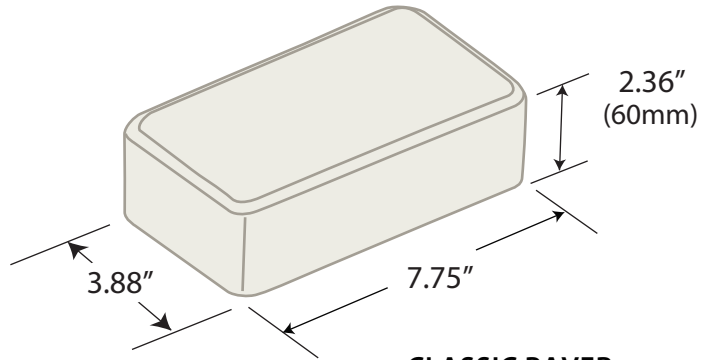

CLASSIC PAVER

Available in Gray, Red and Tan
(4.8 units per sq ft)