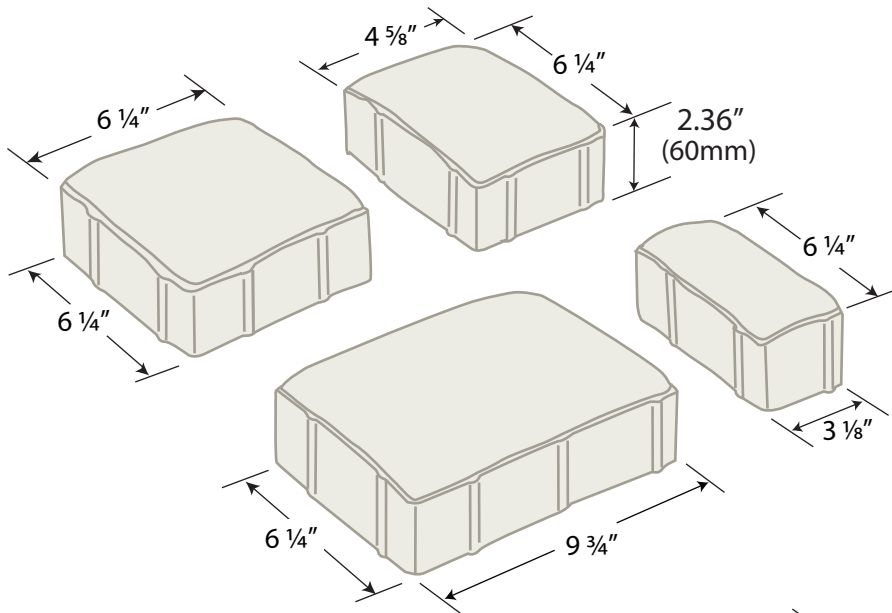

## COBBLESTONE PAVERS

Available in Gray, Red and Tan  
Sold by the layer  
(1 layer covers 14.36 sq ft)